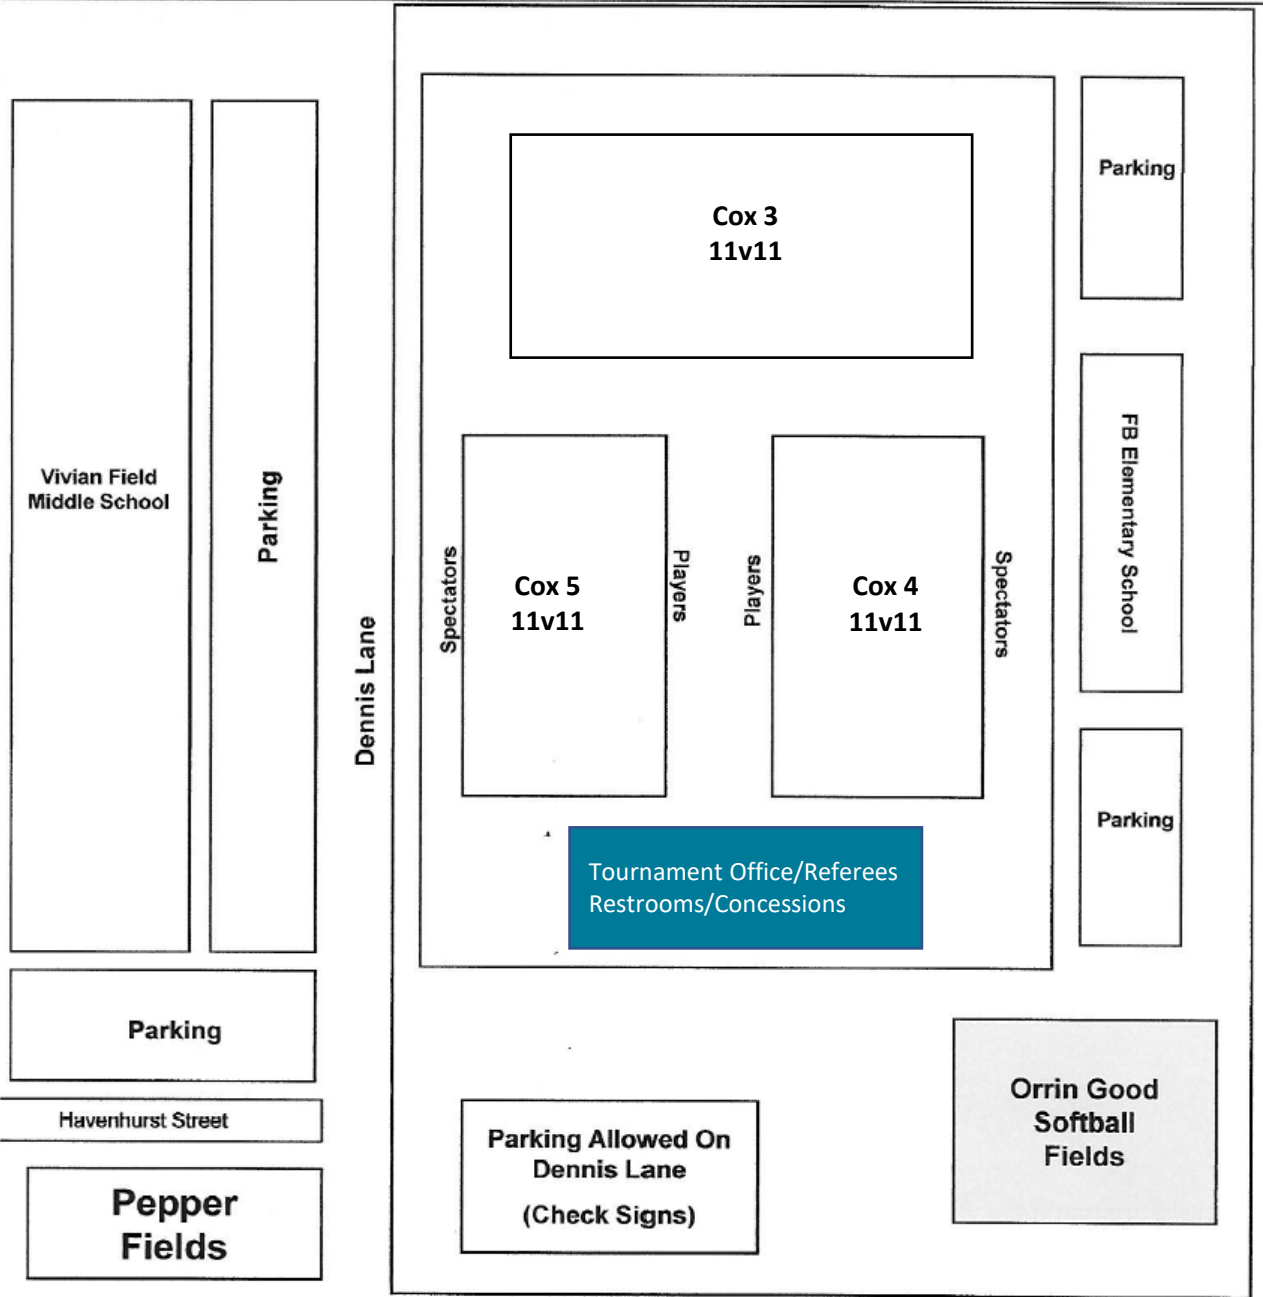

Cox Fields

13555 Dennis Lane,
Farmers Branch, TX, 75234

Richland Avenue

Valley View Lane

**200 E. Lake Park Road
Lewisville, TX 75057**

R.E. Good Socce Complex

Elm Fork Dr..
Carrollton, TX 75006

Field #1

Field #2

Field #3

Field #4

Field #5

Parking

Parking

Parking

Veterans Park

2335 Sandy Lake Rd.
Carrollton, TX 75006