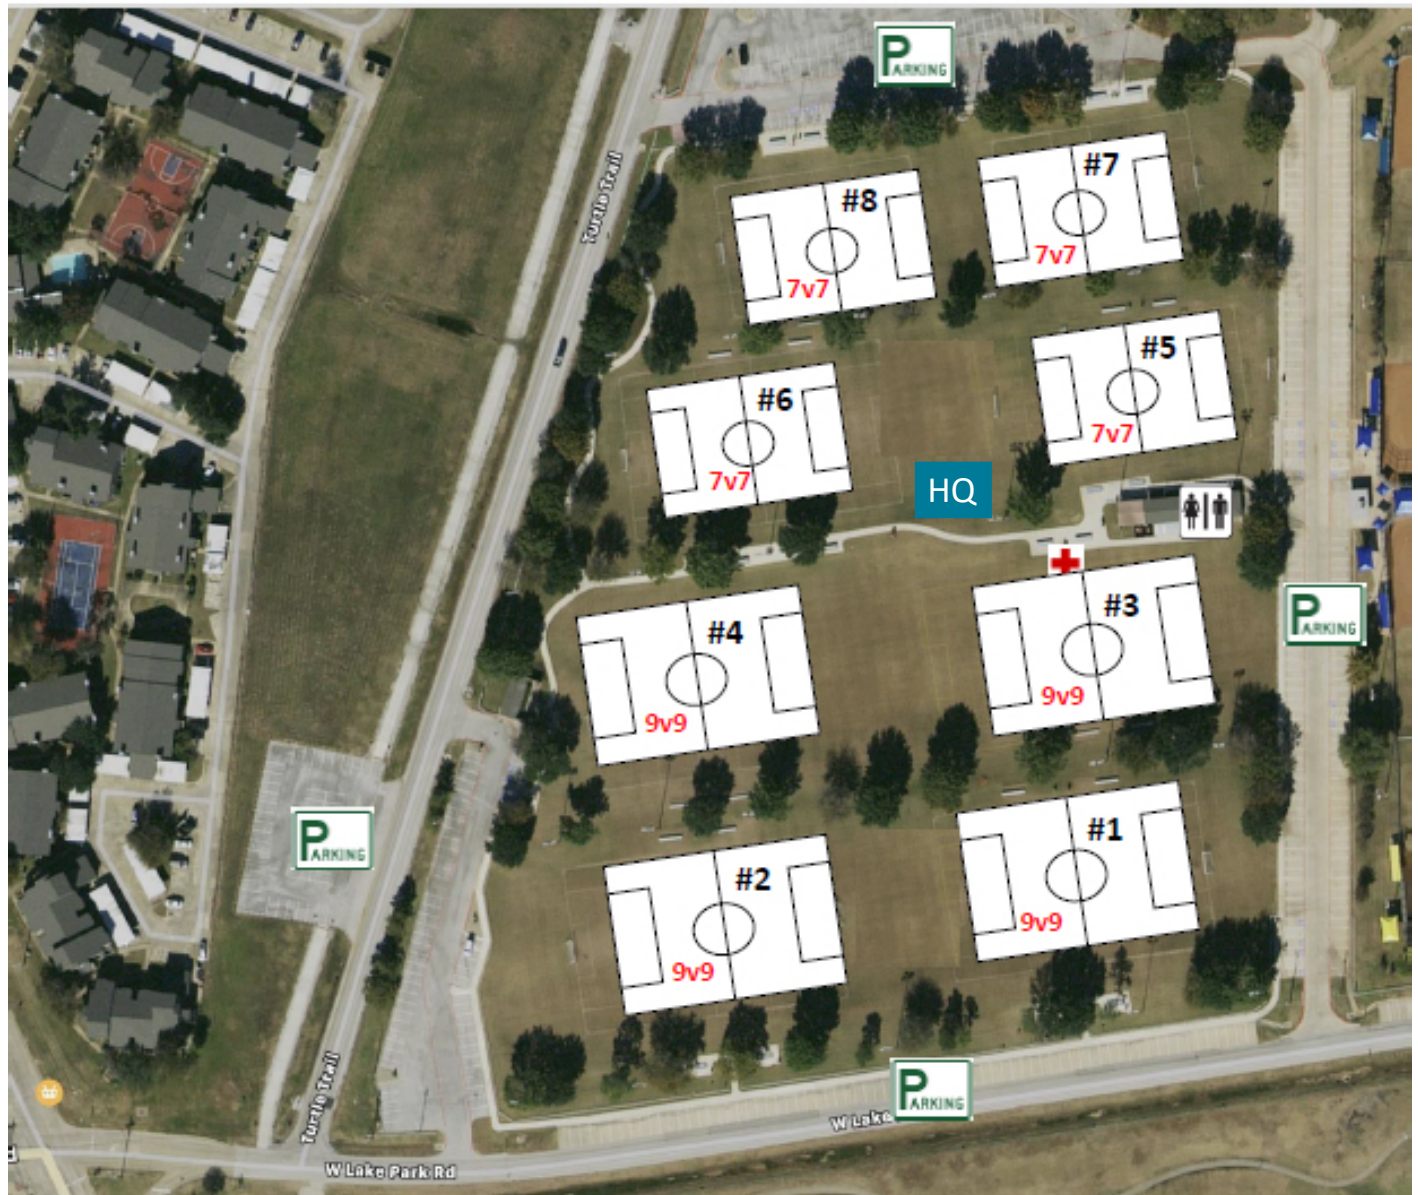

Cox Fields

13555 Dennis Lane,
Farmers Branch, TX, 75234

Richland Avenue

Valley View Lane

**200 E. Lake Park Road
Lewisville, TX 75057**

R.E. Good Socce Complex

Elm Fork Dr..
Carrollton, TX 75006

Field #1

Field #2

Field #3

Field #4

Field #5

Parking

Parking

Parking

Veterans Park

2335 Sandy Lake Rd.
Carrollton, TX 75006