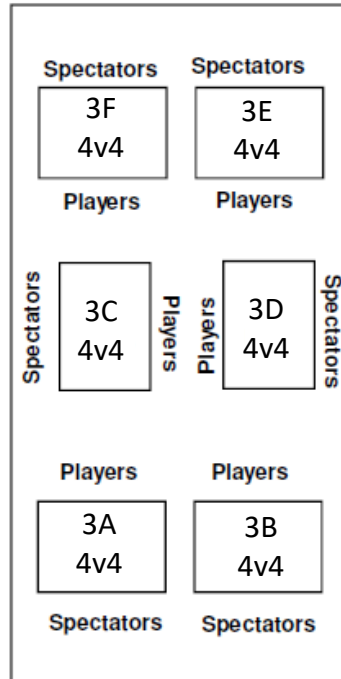

R.E. Good Socce Complex

Elm Fork Dr..
Carrollton, TX 75006

Field #1

Field #2

Field #3

Field #4

Field #5

Parking

Parking

Parking

Veterans Park

2335 Sandy Lake Rd.
Carrollton, TX 75006