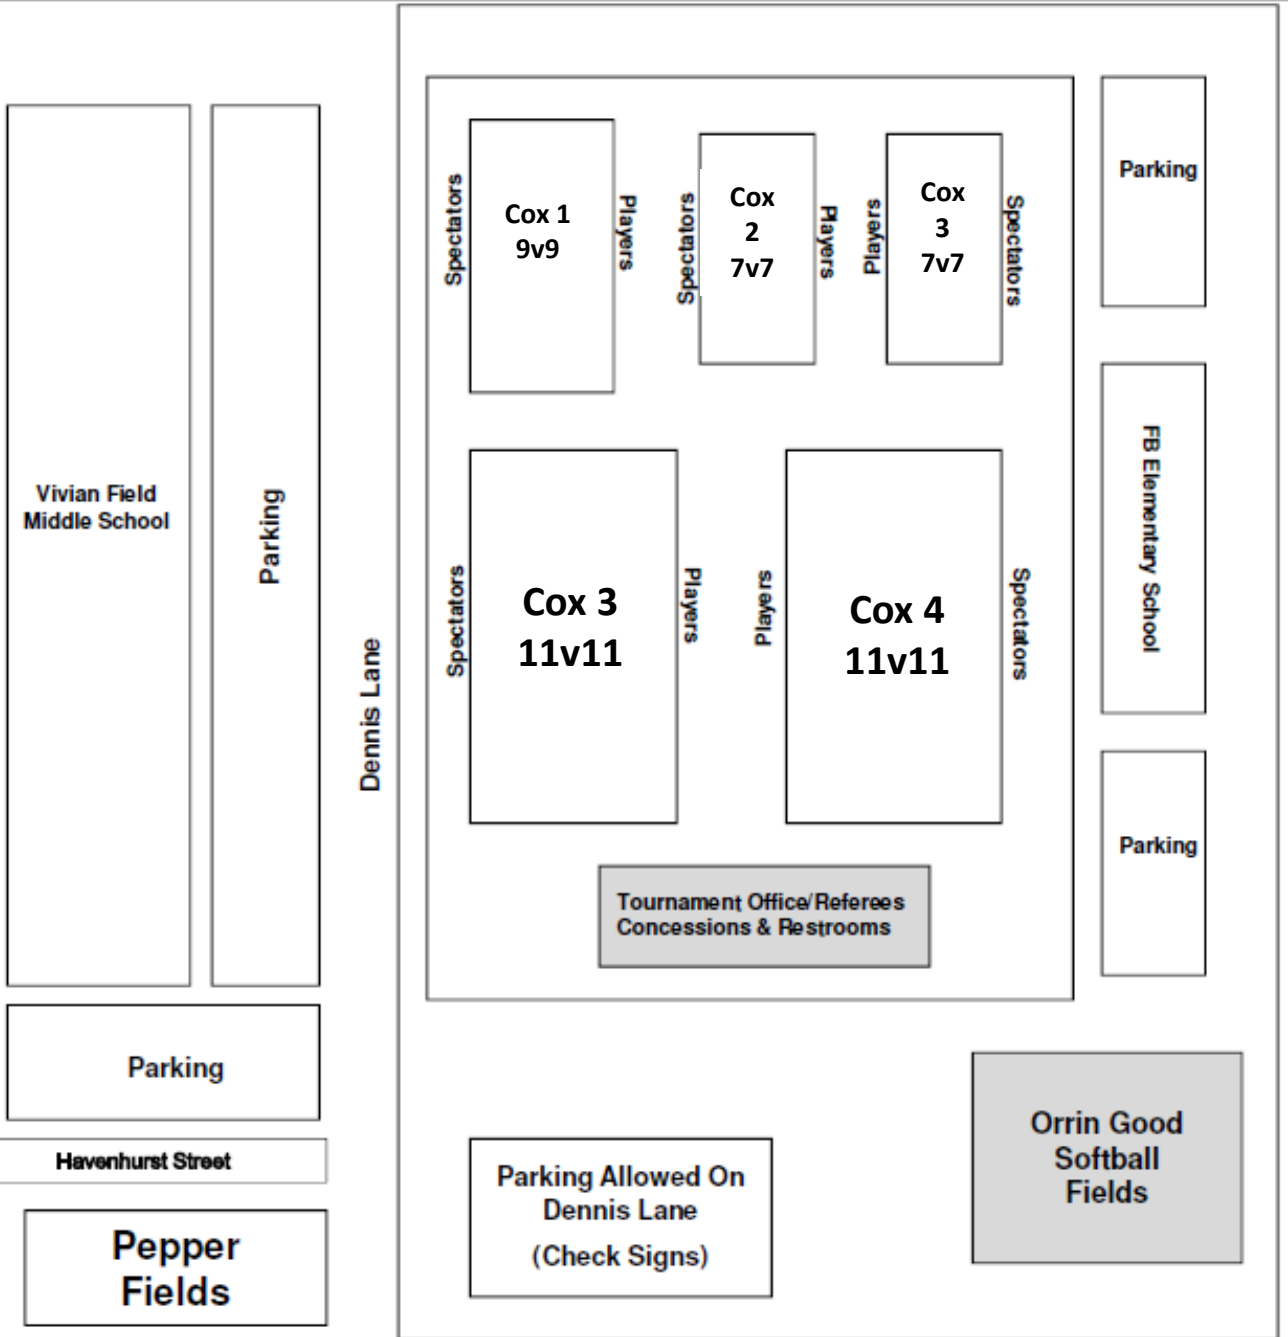

Cox Fields

13555 Dennis Lane,
Farmers Branch, TX, 75234

Richland Avenue

Valley View Lane